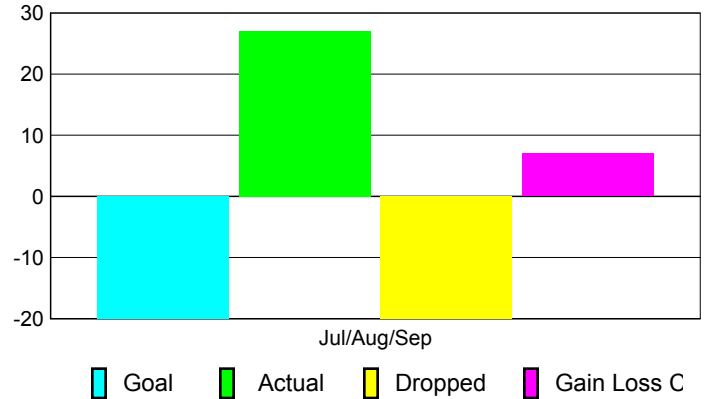

### YTD Status Quo Clubs 2010-2011

Status Quo Clubs Compared to Status Quo Members

## MEMBERSHIP

**Membership Results  
2010-2011**

**Membership  
2009-2010**

Month	Net Memb Goal	Actual New Memb	Actual Dropped Memb	Gain/Loss of Memb	Gain/Loss of Memb
Jul/Aug/Sep	-20	27	-20	7	25
<b>Totals</b>	<b>-20</b>	<b>27</b>	<b>-20</b>	<b>7</b>	<b>25</b>

### Membership Results 2010-2011

Goal, New, Dropped, Gain/Loss

### Comparison of Membership Gain/Loss

Current Year Compared to the Previous Year